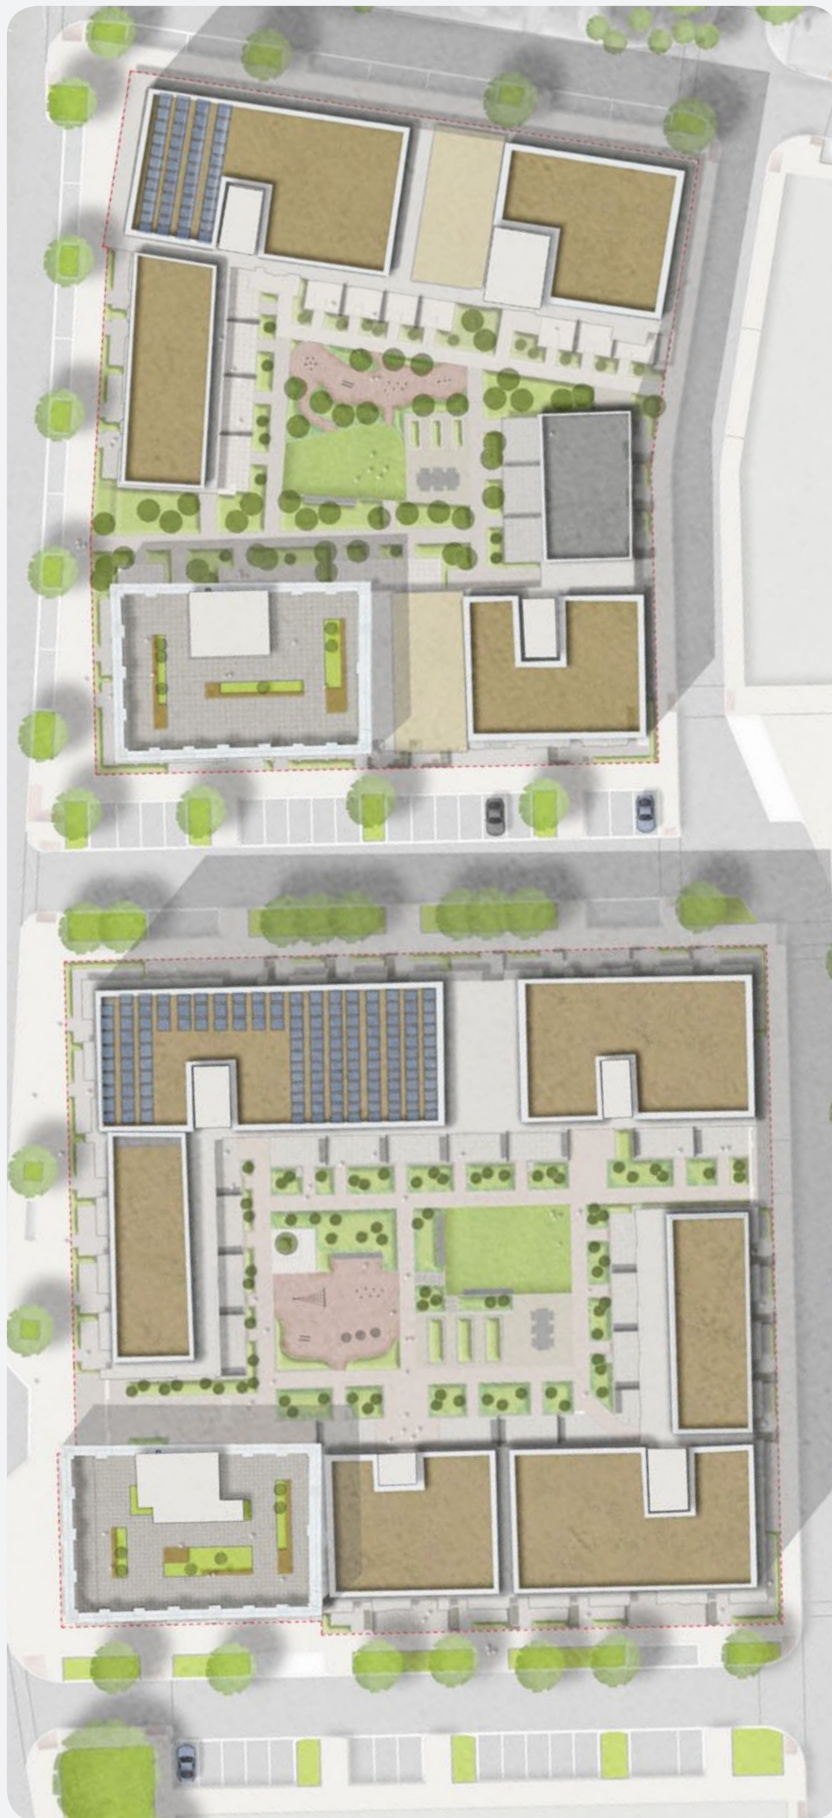

When developing the layouts at ground level for both plots, the site existing conditions to their perimeters were carefully considered. Building Control, Part M4(3) compliance was required for a significant number of ground floor dwellings. Each dwelling at ground floor has their own private patio and planting to their boundary.

The planting to both courtyard spaces was carefully considered. We ensured it was suitable for their specified locations and to that it would provided all year round interest, with a significant proportion of evergreen species being specified.

Both courtyard gardens provided private patios for each dwelling located at landscape level, age appropriate play spaces, growing spaces and spaces in which to relax.

Client
London Borough of Southwark

Developer
Hill and Partners

Architect
Tooley Foster

15 Iliffe Yard | London | SE17 3QA | 020 7277 1035 | mail@davisla.com | www.davisla.com

Davis Landscape Architecture Limited
Registered in England and Wales
Company Number 07018870
VAT Registration Number 979558439

**Landscape
Institute**
Registered practice

Davis
Landscape Architecture